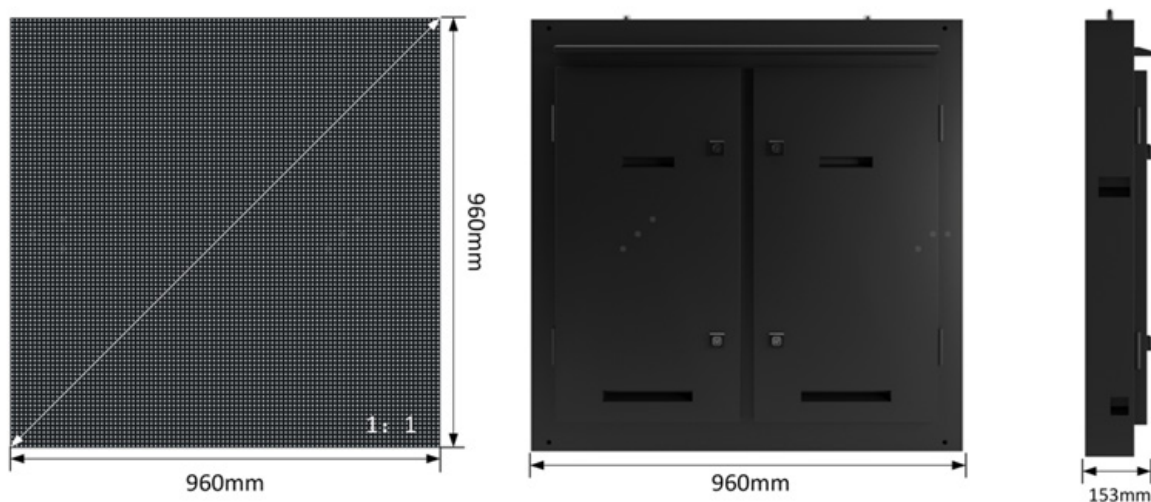

### HOA2.5- TAM9696R

Pixel Pitch	2.5
LED Package	SMD copper wire
LED Type	SMD1921
Thickness	153mm
Module Resolution	128x64
Module Size (WxH/mm)	320x160
Cabinet Dimension (WxH)	960(W)x960(H)
Cabinet Resolution	384x384
Cabinet Weight (kg/panel)	≤33kg
Cabinet materials	Metal plate
Brightness (Nits)	5500 Nits
Contrast Ratio	≥4000:1
Maintenance	Rear Access
IP Rating	Front:IP65/Rear:IP54
Max Power Consumption (W/sqm)	≤850
Avg Power Consumption (W/sqm)	≤280
Viewing Angle (H/V)°	≥120 degrees
Refresh Rate (Hz)	>1920
Operating Environment	From -20~60oc
Relative Humidity	10~90%RH
Life Span	≥100,000hrs

## Display Dimensions