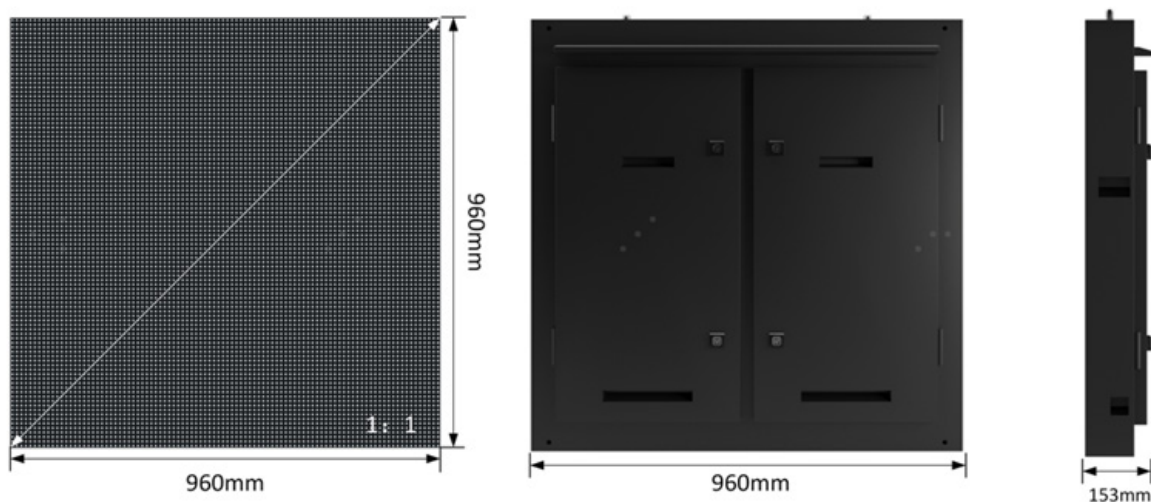

Specifications

HOA5.0-TAM9696R

Pixel Pitch	5
LED Package	SMD copper wire
LED Type	SMD2727
Thickness	153mm
Module Resolution	64x32
Module Size (WxH/mm)	320x160
Cabinet Dimension (WxH)	960(W)x960(H)
Cabinet Resolution	192x192
Cabinet Weight (kg/panel)	≤33kg
Cabinet materials	Metal plate
Brightness (Nits)	5500 Nits
Contrast Ratio	≥4000:1
Maintenance	Rear Access
IP Rating	Front:IP65/Rear:IP54
Max Power Consumption (W/sqm)	≤850
Avg Power Consumption (W/sqm)	≤280
Viewing Angle (H/V)°	≥120 degrees
Refresh Rate (Hz)	>1920
Operating Environment	From -20~60oc
Relative Humidity	10~90%RH
Life Span	≥100,000hrs

Display Dimensions

HISENSE B2B EUROPE

Beechavenue 139,
1119 RB ScHOAhol-Rijk,

Netherlands
sales@hisense-b2b.com

www.hisense-b2b.com
+44 (0)115 8248811