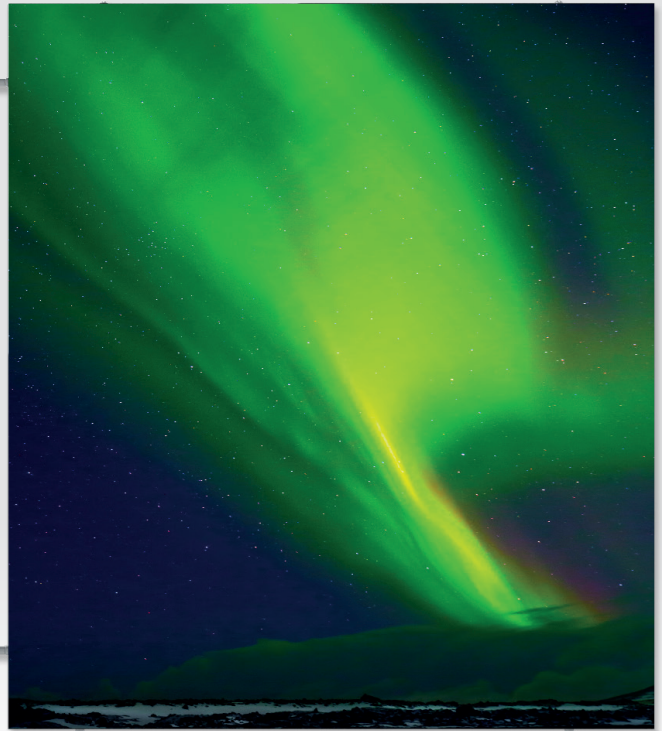

HIK SERIES

P1.875 INDOOR LED DISPLAY

HIK series LED solutions deliver unrivalled versatility due to the variety of cabinet configurations available. Integrators specifying the HIK range have access to the broadest range of pixel pitch and aspect ratios options. Perfect for any internal space, these innovative Hisense LED modules include cable-less internal construction and full frontal access for ease of maintenance.

Highlights

High refresh rate

With uniform color scale and brightness, dynamic performance of LED display could restore the true scenes without any ripples.

Brightness nits

With an average 500 nits and 1,000 nits maximum brightness, the display panels can deliver amazingly vivid imagery anywhere during daytime and nighttime conditions.

Low brightness & High gray level

LED display could reveal more details, including layers and colors, than traditional displays do.

160° High viewing angle

The extra wide 160° viewing angle is a perfect fit for large groups of people that will view the displays from diverse angles while passing by.