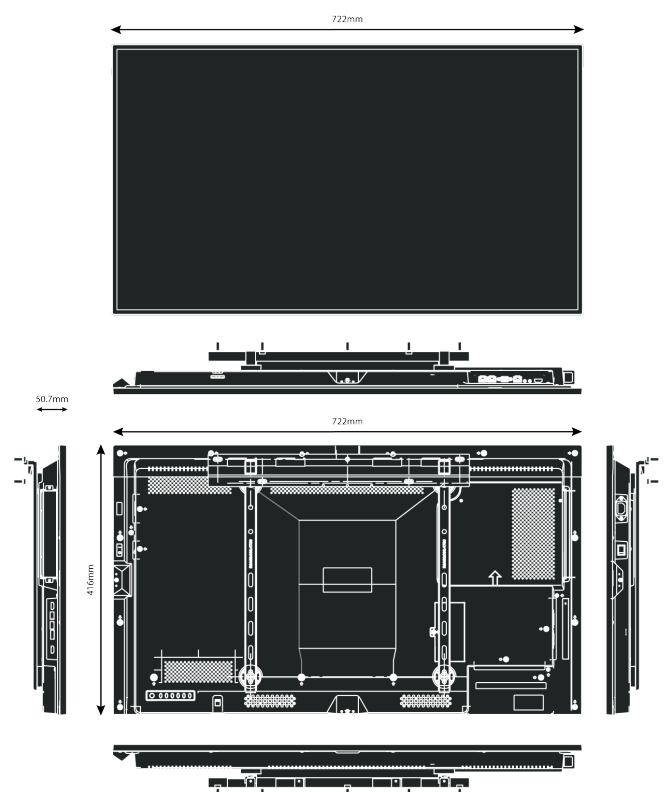

##### 178° Wide viewing angle

The extra wide 178° viewing angle is a perfect fit for shoppers, employees or visitors that will view BM66AE displays from diverse angles while passing by.

### Physical

Bezel Color	Black
Set Dimension (W×H×D)	722 × 416 × 50.7 mm
Bezel width (T/L/R/B)	9.6mm (T/B/L/R)
Net Weight	6.6kg
Packing Dimension (W×H×D)	800 × 496 × 120 mm
Packed Weight	8.7kg
VESA	200mm × 200 mm

### Dimensions

**32"** 722 x 416 x 50.7 mm  
6.6kg